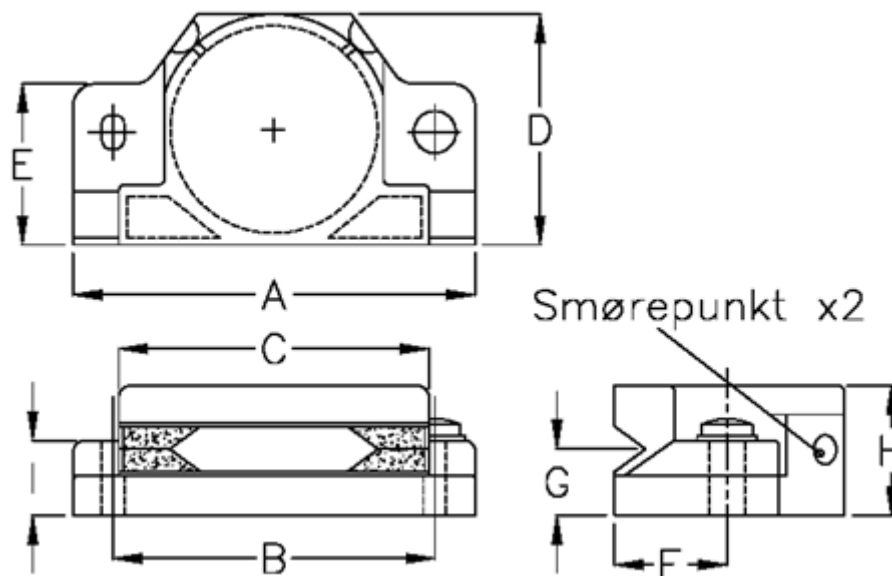

Article number: 05904154

Description: Hepco cap seal CS 54

Measures

A = 98

B = 80.0

C = 78.0

D = 60.0

E = 40

F = 29.7

G = 19.00

H = 36.5

I = 20.0

Weight kg/1000 = 0.078